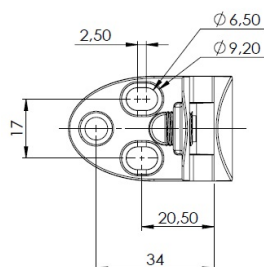

PRODUCT SHEET

Description:

Glass Door Hinge "Badge II", Centre, Alu, Universal, F/Inset Doors, F/Glass Thickness 4-6mm, 1 Zamak Screw W/PVC Tip,, Catch Made of ABS Plastic

Item number:

15.06.286-0

Units	Box	Carton	HS Code	Barcode
Pcs.	10	100	8302100090	 5704866492690

Screw recommendation:
Euro-screw $\phi 6,3\text{mm}$.
CSK-screw $\phi 4,5\text{mm}$.

SISO A/S

Mileparken 11
DK-2740 Skovlunde
Denmark
VAT: DK 24786013

Phone +45 45 830 900

www.siso.dk
siso@siso.dk

Danske Bank
Nytorv Branch
Copenhagen
SWIFT: DABADKKK