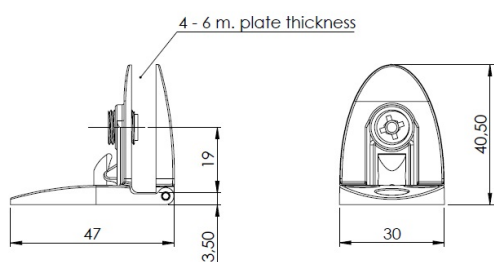

PRODUCT SHEET

Description:

Glass Door Hinge "Badge II", Centre, Alu, Universal, F/Inset Doors, F/Glass Thickness 4-6mm, 1 Zamak Screw W/PVC Tip,, Catch Made of ABS Plastic

Item number:

15.06.286-0

Units	Box	Carton	HS Code	Barcode
Pcs.	10	100	8302100090	 5704866492690

Screw recommendation:
Euro-screw $\phi 6,3\text{mm}$.
CSK-screw $\phi 4,5\text{mm}$.

SISO A/S

Mileparken 11
DK-2740 Skovlunde
Denmark
VAT: DK 24786013

Phone +45 45 830 900

www.siso.dk
siso@siso.dk

Danske Bank
Nytorv Branch
Copenhagen
SWIFT: DABADKKK